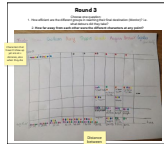

Don't really use the cards

Don't really use the cards

Don't really use the cards

Visualizing relationships between people over time and space

Session 2

Today you'll make 2 sketches, in 20 min each
Answer the questions & pick inspiration cards